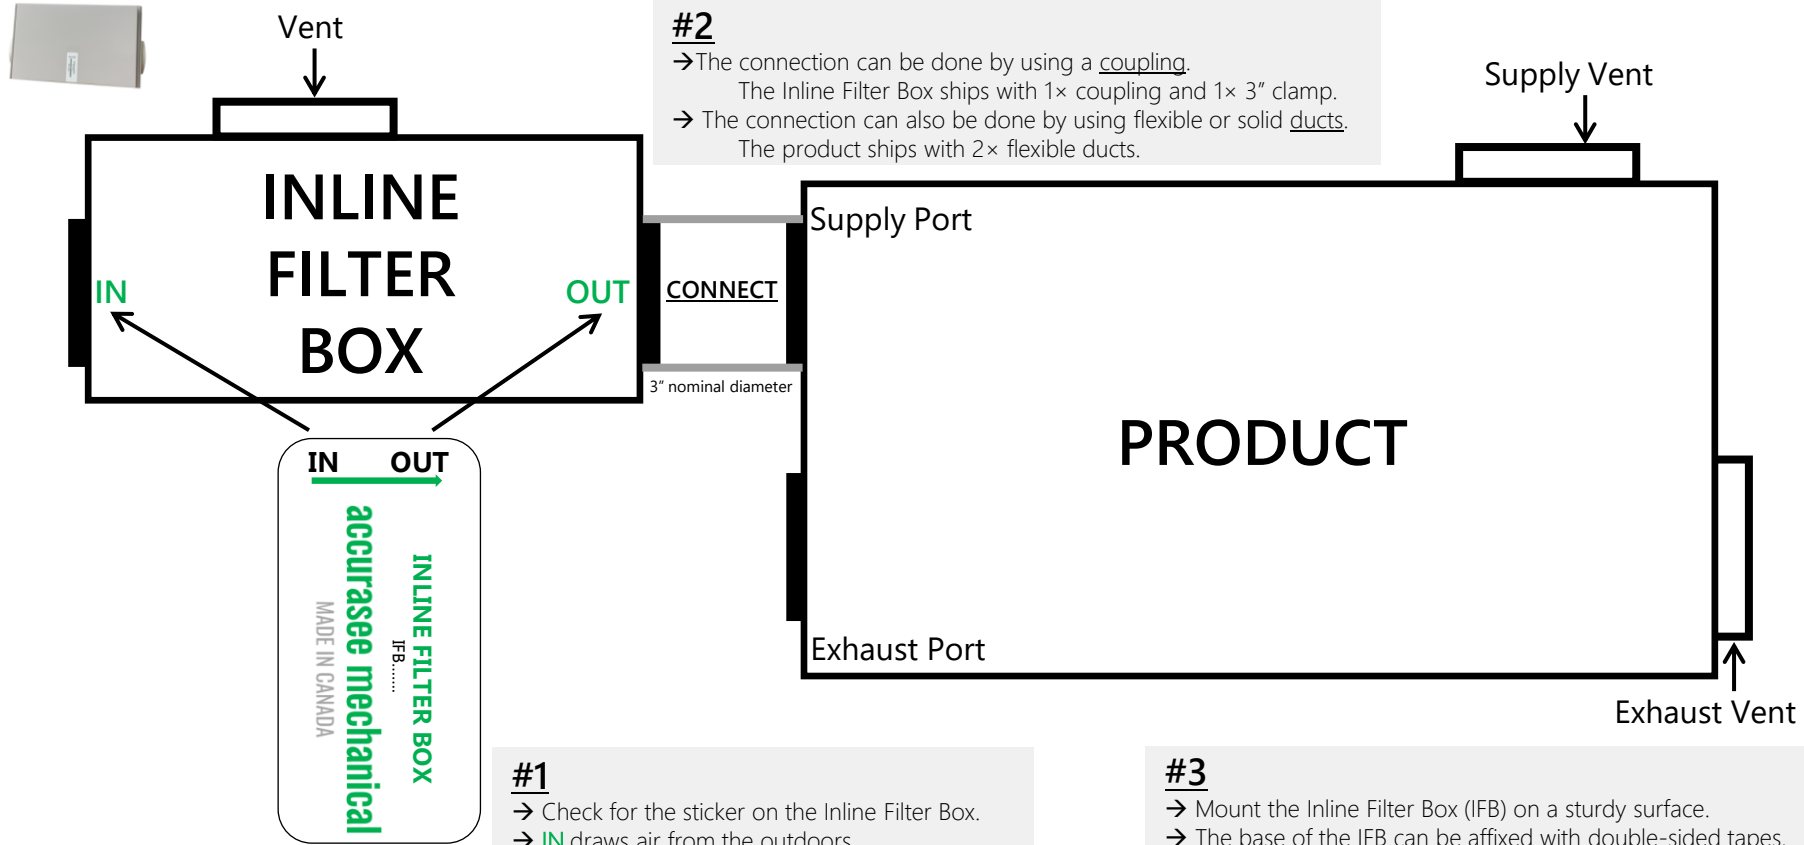

INLINE FILTER BOX

v260324

accurasee mechanical
MADE IN CANADA

Note. It is strongly recommended to install the Inline Filter Box in an indoor space.